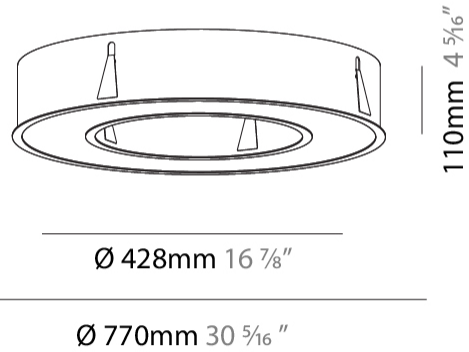

GENERAL

Series: Glorious
Subseries: Glorious
Brand: Prolicht
Division: Architectural
Mounting Type: Recessed
Mounting Location: Ceiling
Subcategory: Ambient

PHYSICAL

Shape: Round
Diameter (mm): 770
Diameter (in): 30 ⁵ / ₁₆
Height (mm): 110
Height (in): 4 ⁵ / ₁₆
Min. Recessing Depth (mm): 120
Min. Recessing Depth (in): 4 ³ / ₄
Light Distribution: Direct
Weight (kg): 9.285
Weight (lbs): 20.47
Diffuser: PMMA - Opal or Micro-Prism
Fixture Finish: SSR / BKV / CWI / CRY / HAB / UFT / ITA / RUA / FTG / MYG / LOD / PUS / FRO / FUP / KIA / POP / BLS / SPG / MEY / GOH / GUM / CHC / COM / ABZ / JAG / OBR / MOS / ROR
Fixture Material: Aluminum
Cut-out Measurements: 760mm / 29 15/16" x 440mm / 17 5/16"

760mm x 440mm
29 15/16" x 17 5/16"

120mm
4 3/4"

10 - 15mm
3/8" - 9/16"

A37500-

PROJECT _____

TYPE _____

SPECIFIER _____

QUANTITY _____

GENERAL

Series: Glorious
 Subseries: Glorious
 Brand: Prolicht
 Division: Architectural
 Mounting Type: Recessed
 Mounting Location: Ceiling
 Subcategory: Ambient

PHYSICAL

Shape: Round
 Diameter (mm): 1270
 Diameter (in): 50
 Height (mm): 110
 Height (in): 4 ⁵/₁₆
 Min. Recessing Depth (mm): 120
 Min. Recessing Depth (in): 4 ³/₄
 Light Distribution: Direct
 Weight (kg): 15.446
 Weight (lbs): 34.05
 Diffuser: PMMA - Opal or Micro-Prism
 Fixture Finish: SSR / BKV / CWI / CRY / HAB / UFT / ITA / RUA / FTG / MYG / LOD / PUS / FRO / FUP / KIA / POP / BLS / SPG / MEY / GOH / GUM / CHC / COM / ABZ / JAG / OBR / MOS / ROR
 Fixture Material: Aluminum
 Cut-out Measurements: 1260mm / 49 5/8" x 940mm / 37"

PROJECT
TYPE
SPECIFIER
QUANTITY
DATE

Ø 928mm 36 ⁹/₁₆"

Ø 1270mm 50 "

110mm 4 ⁵/₁₆"

1260mm x 940mm
49 5/8" x 37"

120mm
4 3/4"

10 - 15mm
3/8" - 9/16"

A37507-