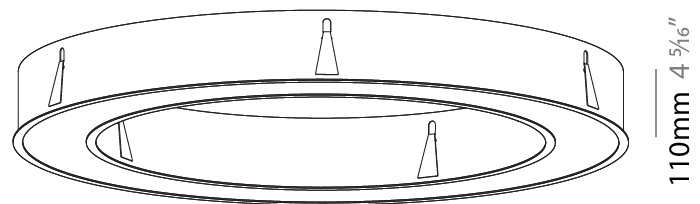

GENERAL

Series: Glorious
 Subseries: Glorious
 Brand: Prolicht
 Division: Architectural
 Mounting Type: Recessed
 Mounting Location: Ceiling
 Subcategory: Ambient

PHYSICAL

Shape: Round
 Diameter (mm): 1270
 Diameter (in): 50
 Height (mm): 110
 Height (in): 4 ⁵/₁₆
 Min. Recessing Depth (mm): 120
 Min. Recessing Depth (in): 4 ³/₄
 Light Distribution: Direct
 Weight (kg): 15.446
 Weight (lbs): 34.05
 Diffuser: PMMA - Opal or Micro-Prism
 Fixture Finish: SSR / BKV / CWI / CRY / HAB / UFT / ITA / RUA / FTG / MYG / LOD / PUS / FRO / FUP / KIA / POP / BLS / SPG / MEY / GOH / GUM / CHC / COM / ABZ / JAG / OBR / MOS / ROR
 Fixture Material: Aluminum
 Cut-out Measurements: 1260mm / 49 5/8" x 940mm / 37"

PROJECT
TYPE
SPECIFIER
QUANTITY
DATE

Ø 928mm 36 ⁹/₁₆"

Ø 1270mm 50 "

110mm 4 ⁵/₁₆"

1260mm x 940mm
49 5/8" x 37"

120mm
4 3/4"

10 - 15mm
3/8" - 9/16"

A37507-